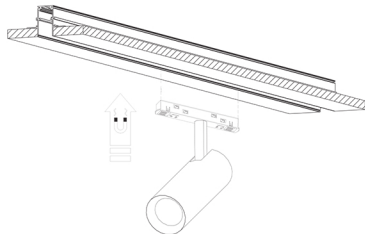

## SPOT 12W

19183212 | 3000K  
19183215 | 4000K

19183210 | 3000K  
19183213 | 4000K

19183211 | 3000K  
19183214 | 4000K

LAGUNA  
LIGHTING FIXTURES