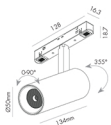

## SPOT 12W

19183212 | 3000K  
19183215 | 4000K

19183210 | 3000K  
19183213 | 4000K

19183211 | 3000K  
19183214 | 4000K

LAGUNA  
LIGHTING FIXTURES